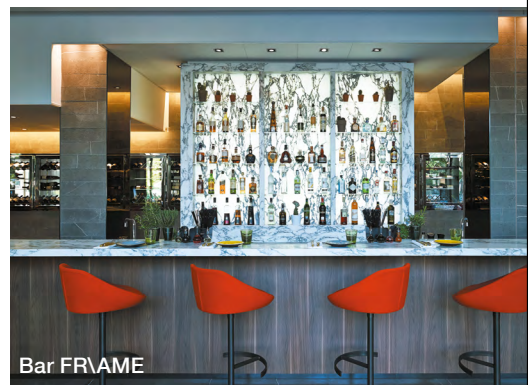

## FR\AME, A CALIFORNIAN BRASSERIE

From the open kitchen, the chefs offer you a creative menu based on fresh and local products from our organic garden