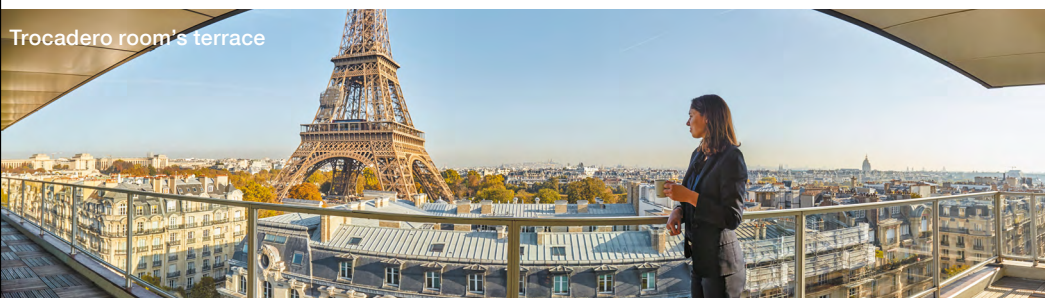

# PULLMAN | PARIS TOUR EIFFEL

A few steps away from the Champ-de-Mars, facing the Trocadéro and offering a breathtaking view over the Eiffel Tower, the Pullman Paris Tour Eiffel 4\* is the perfect place to enjoy Paris for business and leisure.